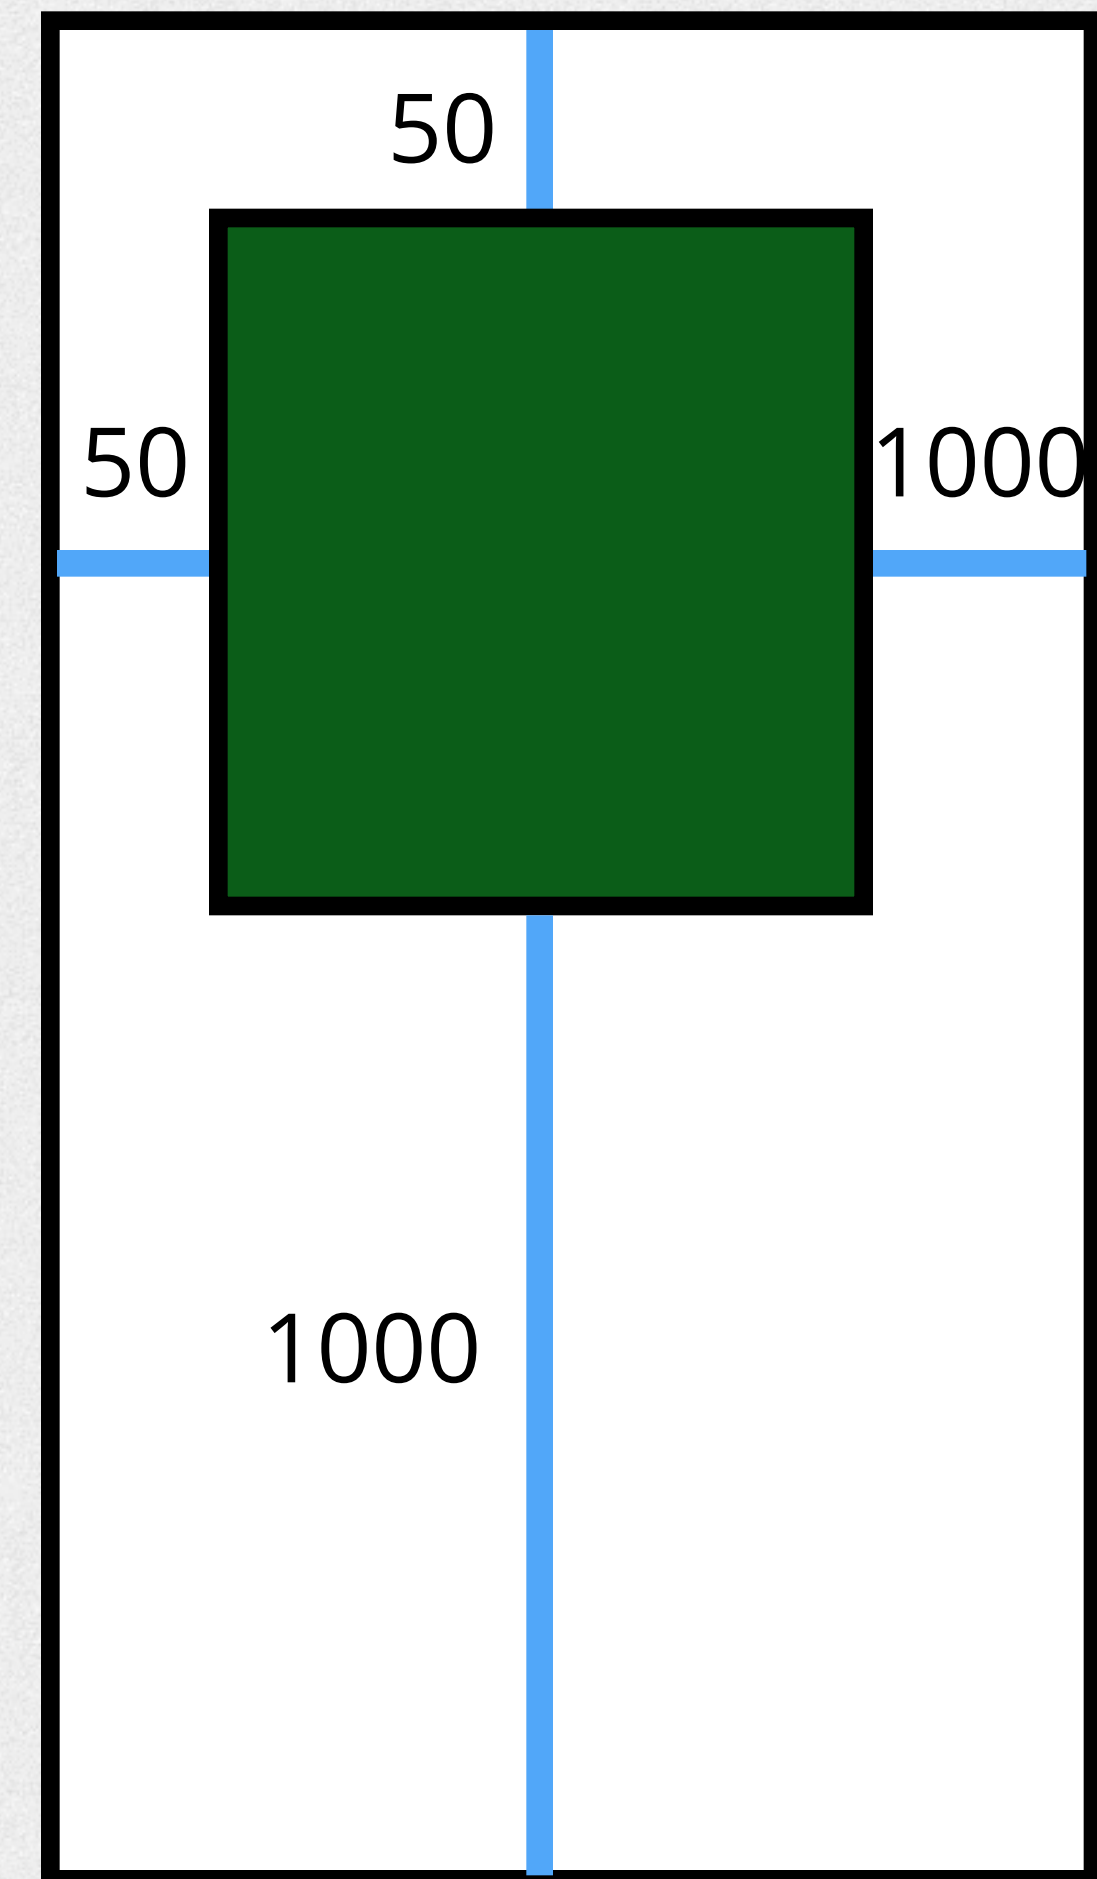

Scroll View School

Scroll Views and Auto Layout

raywenderlich.com

Scroll Views and Auto Layout

- ⚙️ You pin subviews to edges of content view (not visible area)
- ⚙️ You don't set content size directly (it's auto-determined by constraints)

Demo: Basic Scrolling and Zooming

Centering Content

- ⚙️ Previously, you changed the frame of the inner view
- ⚙️ **Don't do that** with auto layout!

- ⚙️ Modify constraints instead
- ⚙️ Keep references to constraints, update constants